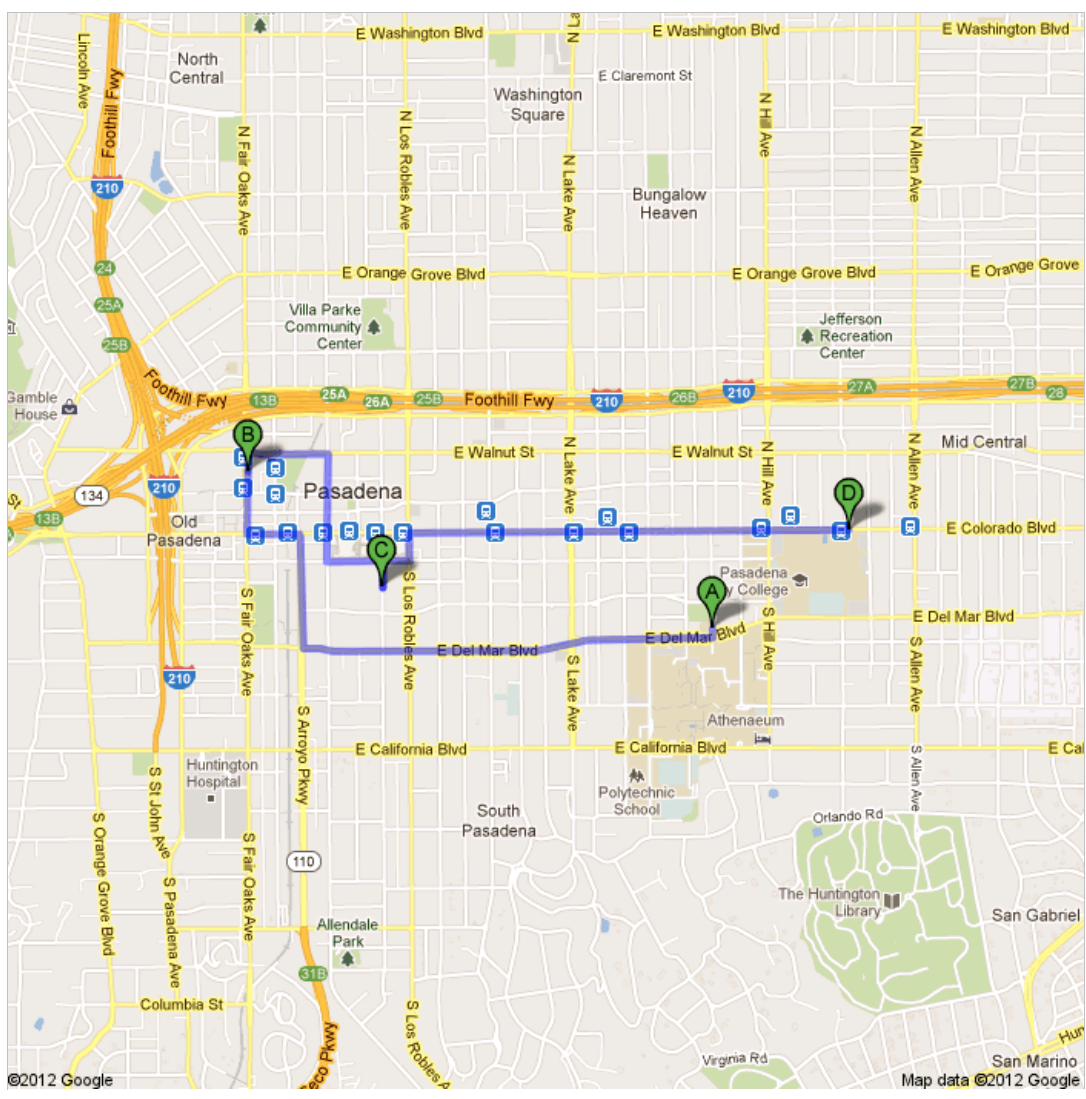

**Directions to Saga Motor Hotel**  
1633 East Colorado Boulevard, Pasadena, CA 91106  
4.7 mi – about 16 mins

**A California Institute of Technology**  
263 South Chester Avenue, Pasadena, CA 91106

- |   |  |                           |
|---|--|---------------------------|
| 1.  | Head <b>south</b> on <b>S Chester Ave</b> toward <b>E Del Mar Blvd</b>                         | go 144 ft<br>total 144 ft |
|  | 2. Take the 1st right onto <b>E Del Mar Blvd</b><br>About 4 mins                               | go 1.3 mi<br>total 1.3 mi |
|  | 3. Turn right onto <b>S Arroyo Pkwy</b><br>About 1 min   | go 0.4 mi<br>total 1.7 mi |
|  | 4. Turn left onto <b>E Colorado Blvd</b><br>About 50 secs                                      | go 0.2 mi<br>total 1.9 mi |
|  | 5. Turn right onto <b>N Fair Oaks Ave</b><br>Destination will be on the right<br>About 45 secs | go 0.2 mi<br>total 2.1 mi |

Total: **0.9 mi** – about **4 mins**

**C Sheraton Pasadena Hotel**  
303 Cordova St, Pasadena, CA 91101

total 0.0 mi

- |   |   |                           |
|---|---|---------------------------|
| 11.   | Head <b>north</b> on <b>S Euclid Ave</b> toward <b>E Green St</b>                                     | go 449 ft<br>total 449 ft |
|  | 12. Turn right onto <b>E Green St</b>   | go 453 ft<br>total 0.2 mi |
|  | 13. Turn left onto <b>S Los Robles Ave</b><br>About 46 secs   | go 466 ft<br>total 0.3 mi |
|  | 14. Take the 2nd right onto <b>E Colorado Blvd</b><br>Destination will be on the left<br>About 4 mins | go 1.4 mi<br>total 1.7 mi |